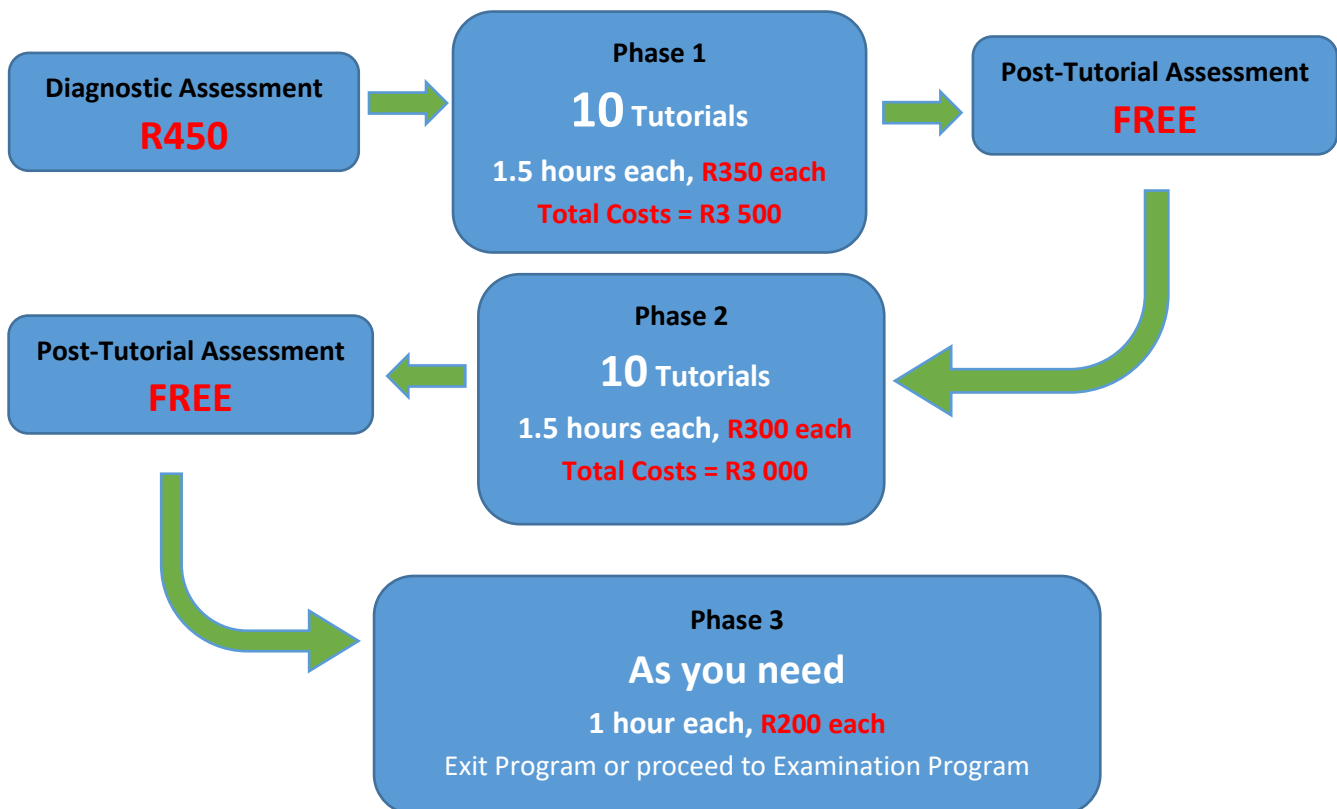

Tensor Learning Institute provides a range of tuition, consulting, forensic and remedial services to students at Schools, Colleges and Universities. We are located in Eerste River and Steenberg. With our team of highly qualified and experienced professionals we offer the following services in English:

- Diagnostic Assessments in Mathematics and Mathematical Literacy
- Tutorials for ALL subjects
- Examination Preparation for Senior and Adult Senior Certificate

DIAGNOSTIC ASSESSMENT

A comprehensive Diagnostic Assessment of a student's skills and knowledge is essential to uncover the deeply hidden learning challenges faced by the student and also to provide a baseline against which to assess progress. A detailed report highlighting the academic strengths and weakness of the student is made available. A **FREE** assessment is held after every phase of tutorials so that progress of the student can be measured.

R450

TUTORIALS - Payment Plans Available

Tutorials are **one-on-one**. Home visits costs R50 extra. Tutoring takes on three phases:

    WhatsApp				 Head Office (Southern Suburbs)	 Head Office (Northern Suburbs)
074 111 8128	info@tensor.co.za	www.tensor.co.za www.facebook.com/TensorMathClinic/	Mon to Sat 9am - 9pm	13 Geloof Street Steenberg	18 Stanley Street Perm Gardens